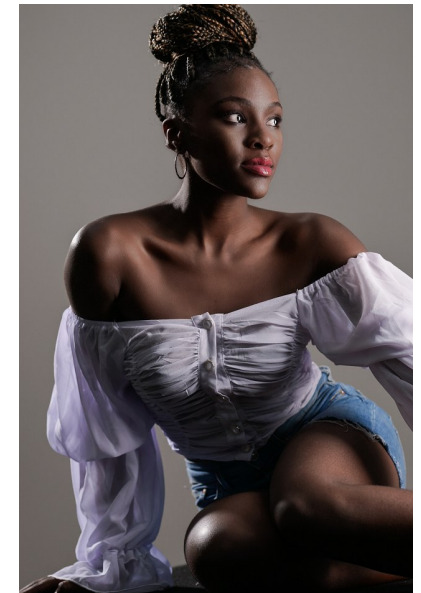

## BUHLE MASEKO

Height 5'5" Bust 32" A Waist 25" Hips 36" Shoe 9.5 US/7 UK Hair Black  
Eyes Brown

**33&ME**  
TALENT AGENCY

33 AND ME TALENT AGENCY |  
33andmetalagency.co.za | 011 039 2481