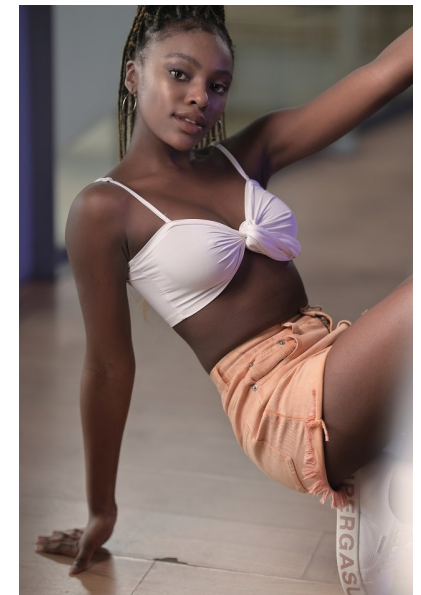

## BUHLE MASEKO

Height 5'5" Bust 32" A Waist 25" Hips 36" Shoe 9.5 US/7 UK Hair Black  
Eyes Brown

**33&ME**  
TALENT AGENCY

33 AND ME TALENT AGENCY |  
33andmetalagency.co.za | 011 039 2481