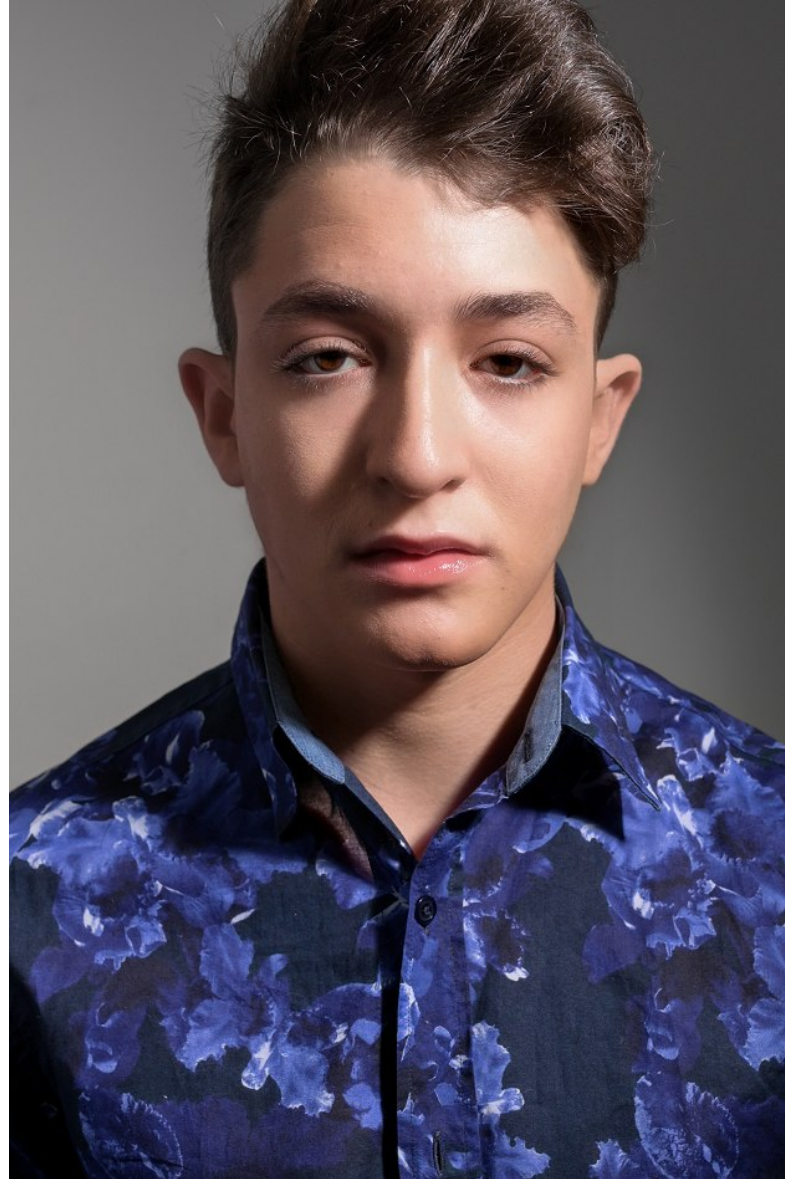

**JEVAN SIFRIN**

Height 5'8" Chest 36" Waist 29" Shoe 8 US/7.5 UK Hair Brown Eyes Brown

**JEVAN SIFRIN**

Height 5'8" Chest 36" Waist 29" Shoe 8 US/7.5 UK Hair Brown Eyes Brown

**JEVAN SIFRIN**

Height 5'8" Chest 36" Waist 29" Shoe 8 US/7.5 UK Hair Brown Eyes Brown

**JEVAN SIFRIN**

Height 5'8" Chest 36" Waist 29" Shoe 8 US/7.5 UK Hair Brown Eyes Brown

**JEVAN SIFRIN**

Height 5'8" Chest 36" Waist 29" Shoe 8 US/7.5 UK Hair Brown Eyes Brown