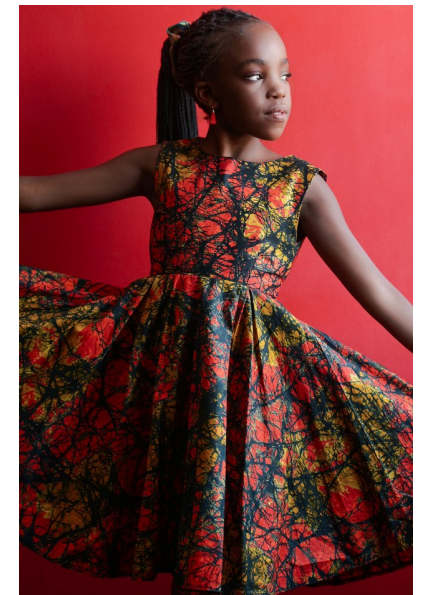

ANGELICA MATSHONA

Height 4'9" Shoe 4.5 US/3 UK Size 10 - 11 Hair Black Eyes Brown

33 AND ME TALENT AGENCY |
33andmetalentagency.co.za | 011 039 2481