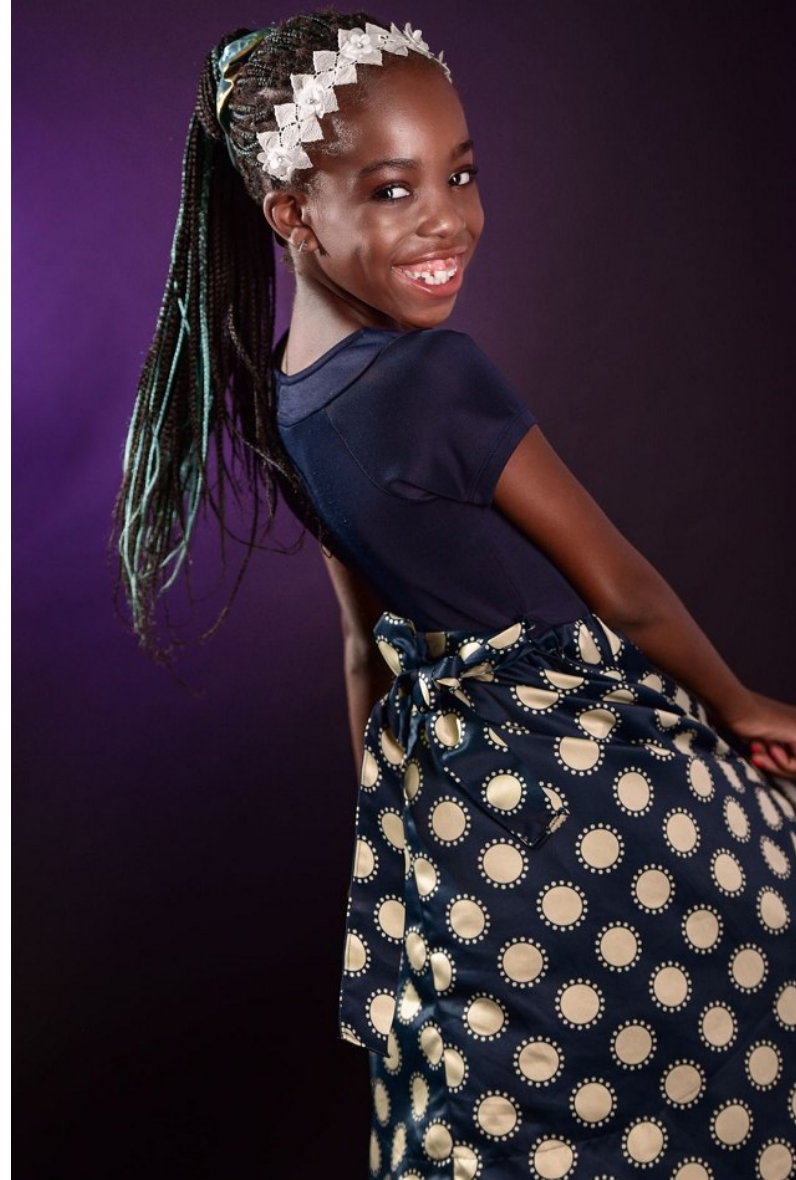

ANGELICA MATSHONA

Height 4'9" Shoe 4.5 US/3 UK Size 10 - 11 Hair Black Eyes Brown

ANGELICA MATSHONA

Height 4'9" Shoe 4.5 US/3 UK Size 10 - 11 Hair Black Eyes Brown

ANGELICA MATSHONA

Height 4'9" Shoe 4.5 US/3 UK Size 10 - 11 Hair Black Eyes Brown

ANGELICA MATSHONA

Height 4'9" Shoe 4.5 US/3 UK Size 10 - 11 Hair Black Eyes Brown

ANGELICA MATSHONA

Height 4'9" Shoe 4.5 US/3 UK Size 10 - 11 Hair Black Eyes Brown