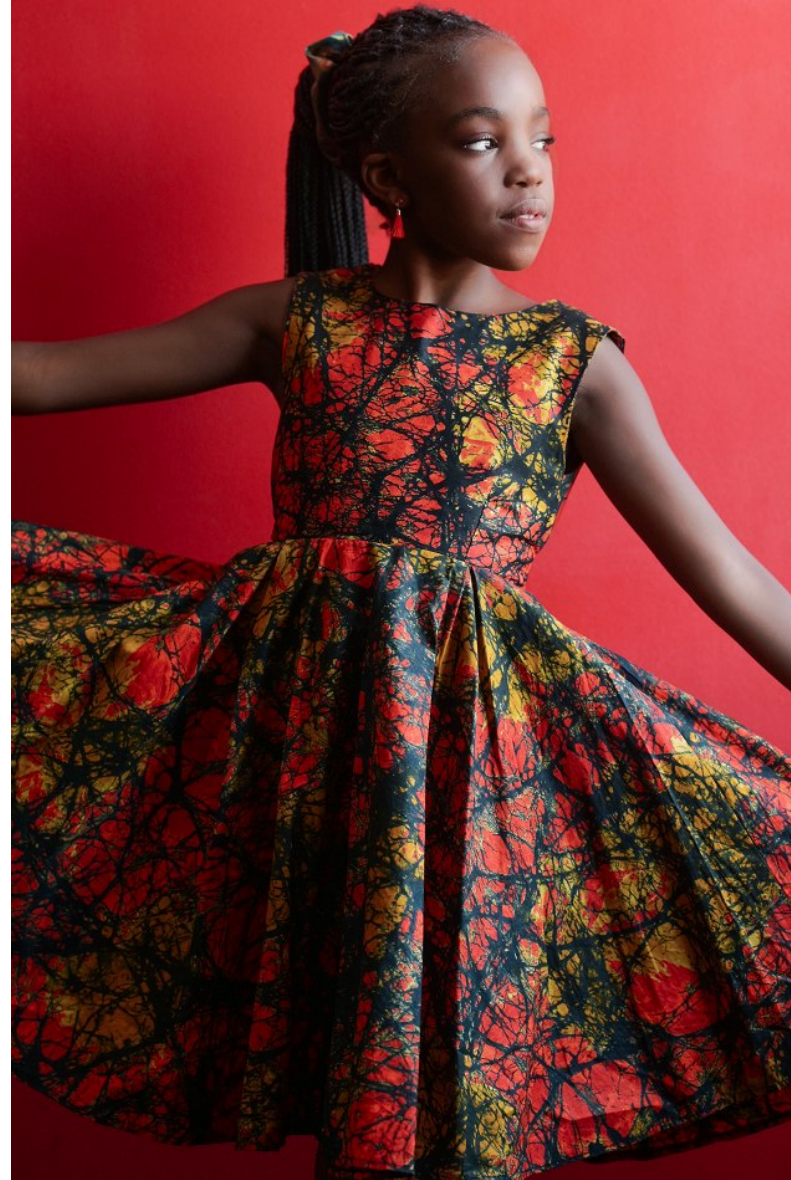

ANGELICA MATSHONA

Height 4'9" Shoe 4.5 US/3 UK Size 10 - 11 Hair Black Eyes Brown

ANGELICA MATSHONA

Height 4'9" Shoe 4.5 US/3 UK Size 10 - 11 Hair Black Eyes Brown

ANGELICA MATSHONA

Height 4'9" Shoe 4.5 US/3 UK Size 10 - 11 Hair Black Eyes Brown

ANGELICA MATSHONA

Height 4'9" Shoe 4.5 US/3 UK Size 10 - 11 Hair Black Eyes Brown

ANGELICA MATSHONA

Height 4'9" Shoe 4.5 US/3 UK Size 10 - 11 Hair Black Eyes Brown