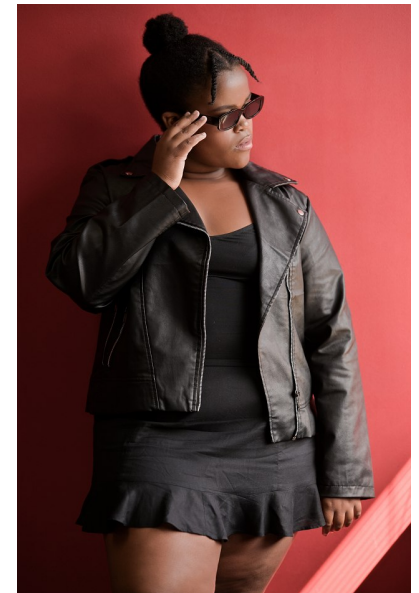

LATHI-THAA MAZWI

Height 5'3" Bust 28" A Waist 43" Hips 51" Shoe 10 US/7 UK Hair Black
Eyes Brown

33&ME
TALENT AGENCY

33 AND ME TALENT AGENCY |
33andmetalentagency.co.za | 011 039 2481