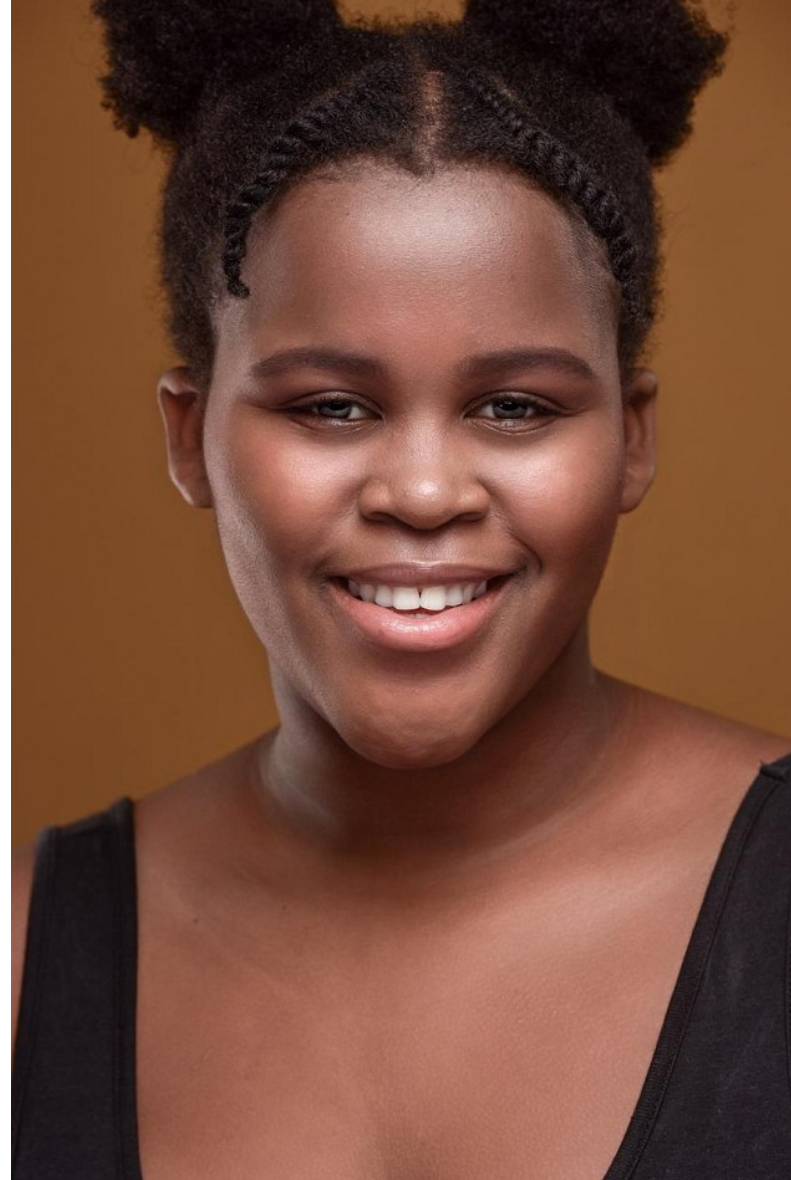

LATHI-THAA MAZWI

Height 5'3" Bust 28" A Waist 43" Hips 51" Shoe 10 US/7 UK Hair Black Eyes Brown

**LATHI-THAA MAZWI**

Height 5'3" Bust 28" A Waist 43" Hips 51" Shoe 10 US/7 UK Hair Black Eyes Brown

**LATHI-THAA MAZWI**

Height 5'3" Bust 28" A Waist 43" Hips 51" Shoe 10 US/7 UK Hair Black Eyes Brown

LATHI-THAA MAZWI

Height 5'3" Bust 28" A Waist 43" Hips 51" Shoe 10 US/7 UK Hair Black Eyes Brown

LATHI-THAA MAZWI

Height 5'3" Bust 28" A Waist 43" Hips 51" Shoe 10 US/7 UK Hair Black Eyes Brown