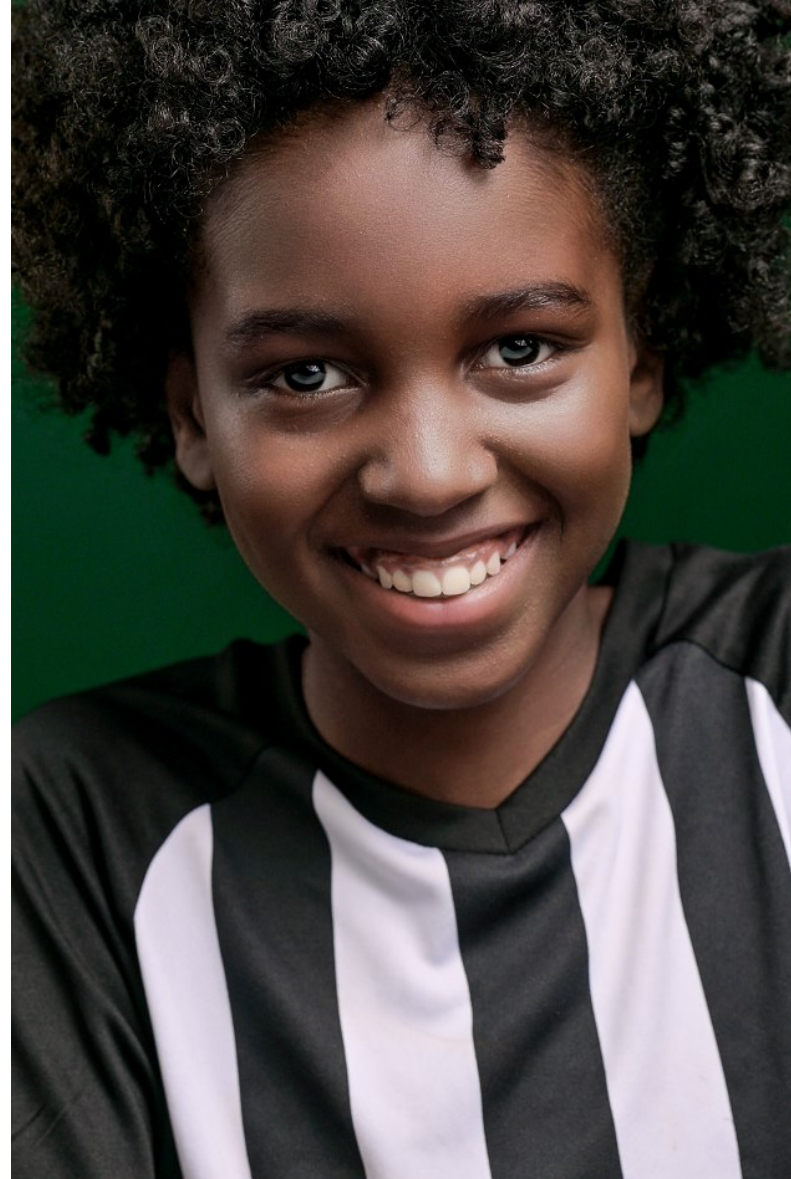

JOSHUA MUSEKIWA

Height 4'9" Shoe 4.5 US/4 UK Size 12 - 13 Hair Black Eyes Brown

JOSHUA MUSEKIWA

Height 4'9" Shoe 4.5 US/4 UK Size 12 - 13 Hair Black Eyes Brown

JOSHUA MUSEKIWA

Height 4'9" Shoe 4.5 US/4 UK Size 12 - 13 Hair Black Eyes Brown

JOSHUA MUSEKIWA

Height 4'9" Shoe 4.5 US/4 UK Size 12 - 13 Hair Black Eyes Brown

JOSHUA MUSEKIWA

Height 4'9" Shoe 4.5 US/4 UK Size 12 - 13 Hair Black Eyes Brown