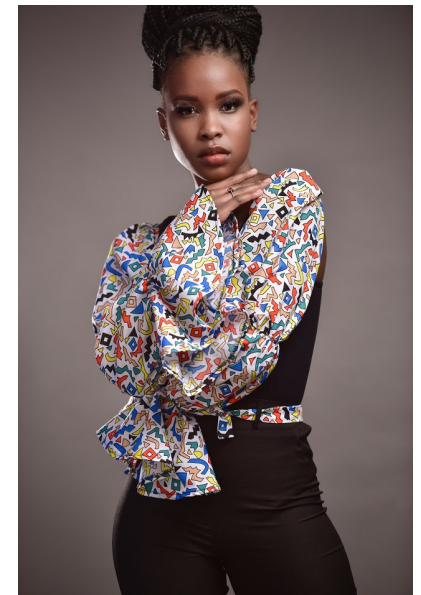

AMILE GUMEDE

Height 5'5" Bust 32" A Waist 25" Hips 37" Shoe 8.5 US/6 UK Hair Black
Eyes Brown

33&ME
TALENT AGENCY

33 AND ME TALENT AGENCY |
33andmetalentagency.co.za | 011 039 2481