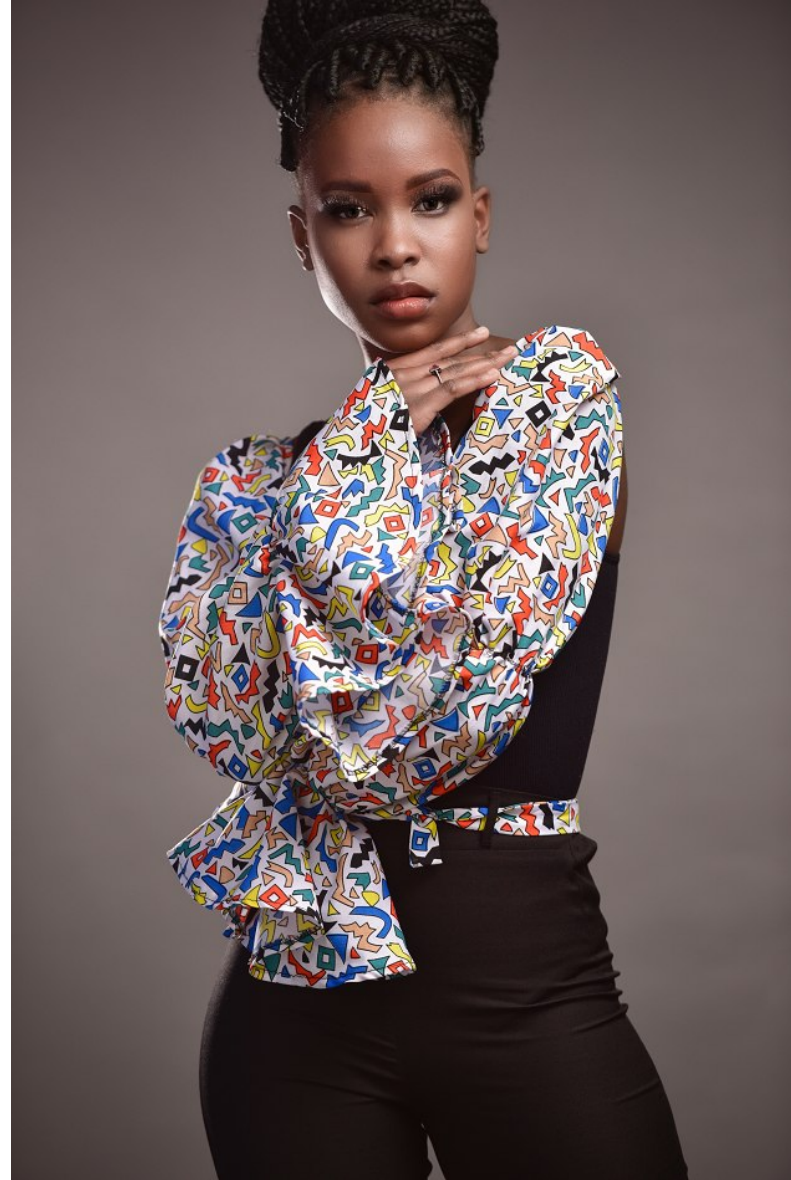

AMILE GUMEDE

Height 5'5" Bust 32" A Waist 25" Hips 37" Shoe 8.5 US/6 UK Hair Black Eyes Brown

AMILE GUMEDE

Height 5'5" Bust 32" A Waist 25" Hips 37" Shoe 8.5 US/6 UK Hair Black Eyes Brown

AMILE GUMEDE

Height 5'5" Bust 32" A Waist 25" Hips 37" Shoe 8.5 US/6 UK Hair Black Eyes Brown

AMILE GUMEDE

Height 5'5" Bust 32" A Waist 25" Hips 37" Shoe 8.5 US/6 UK Hair Black Eyes Brown

AMILE GUMEDE

Height 5'5" Bust 32" A Waist 25" Hips 37" Shoe 8.5 US/6 UK Hair Black Eyes Brown