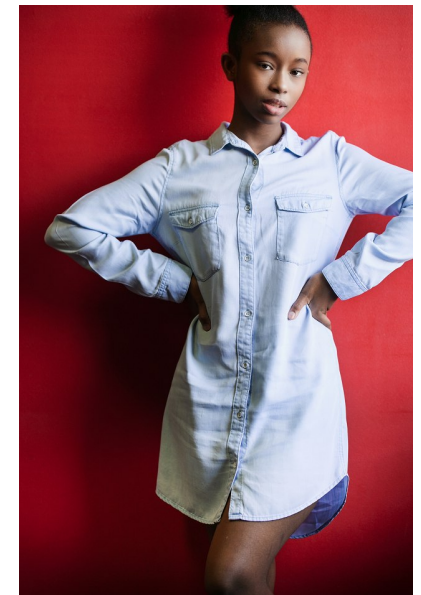

BONGIWE MATSILELE

Height 5'4" Shoe 7 US/5 UK Size 13 - 14 Hair Black Eyes Brown

33&ME
TALENT AGENCY

33 AND ME TALENT AGENCY |
33andmetalentagency.co.za | 011 039 2481