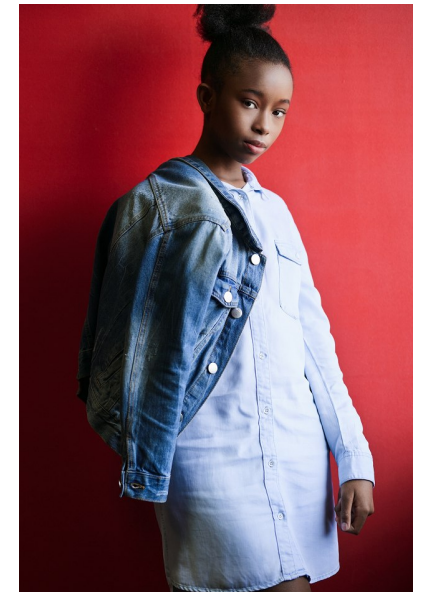

BONGIWE MATSILELE

Height 5'4" Shoe 7 US/5 UK Size 13 - 14 Hair Black Eyes Brown

33&ME
TALENT AGENCY

33 AND ME TALENT AGENCY |
33andmetalentagency.co.za | 011 039 2481