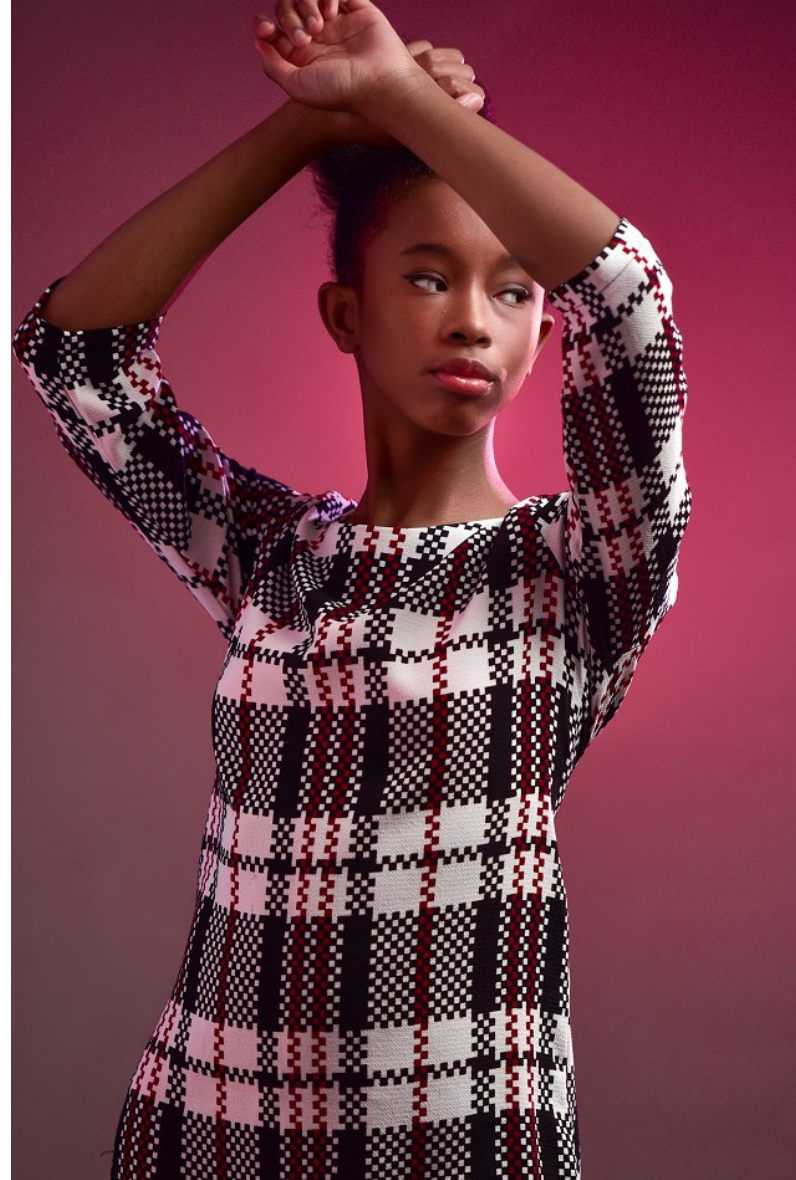

BONGIWE MATSILELE

Height 5'4" Shoe 7 US/5 UK Size 13 - 14 Hair Black Eyes Brown

BONGIWE MATSILELE

Height 5'4" Shoe 7 US/5 UK Size 13 - 14 Hair Black Eyes Brown

BONGIWE MATSILELE

Height 5'4" Shoe 7 US/5 UK Size 13 - 14 Hair Black Eyes Brown

BONGIWE MATSILELE

Height 5'4" Shoe 7 US/5 UK Size 13 - 14 Hair Black Eyes Brown

BONGIWE MATSILELE

Height 5'4" Shoe 7 US/5 UK Size 13 - 14 Hair Black Eyes Brown