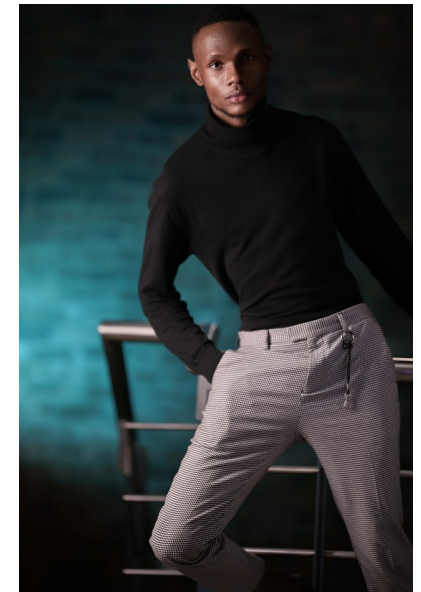

KARABO MAKUWA

Height 6'1" Chest 33" Waist 26" Shoe 10.5 US/10 UK Hair Black Eyes Brown

33&ME
TALENT AGENCY

33 AND ME TALENT AGENCY |
33andmetalentagency.co.za | 011 039 2481