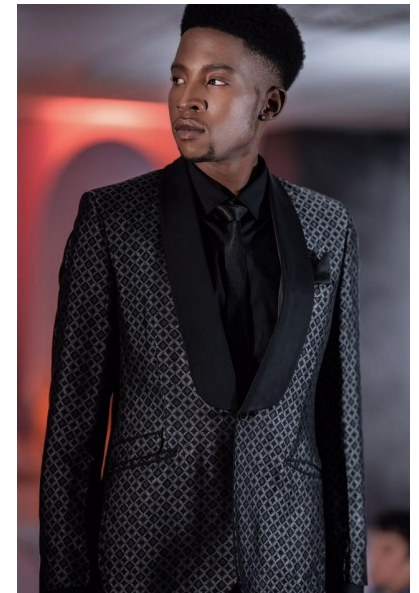

## DONALD WASHEN

Height 6'4" Chest 37" Waist 32" Shoe 11 US/10 UK (kids) Hair Black  
Eyes Brown

**33&ME**  
TALENT AGENCY

33 AND ME TALENT AGENCY |  
33andmetalentagency.co.za | 011 039 2481