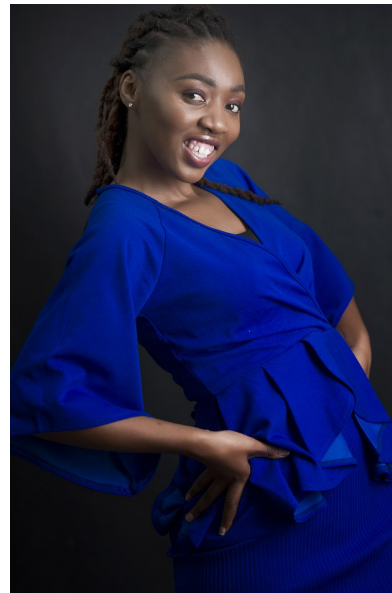

HOPE DLAMINI

Height 5'7" Bust 32" C Waist 28" Hips 38" Shoe 8 US/6 UK Hair Black
Eyes Brown

33&ME
TALENT AGENCY

33 AND ME TALENT AGENCY |
33andmetalentagency.co.za | 011 039 2481