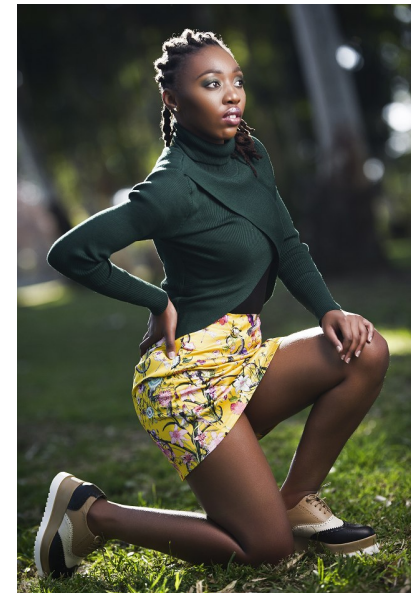

HOPE DLAMINI

Height 5'7" Bust 32" C Waist 28" Hips 38" Shoe 8 US/6 UK Hair Black
Eyes Brown

33&ME
TALENT AGENCY

33 AND ME TALENT AGENCY |
33andmetalentagency.co.za | 011 039 2481