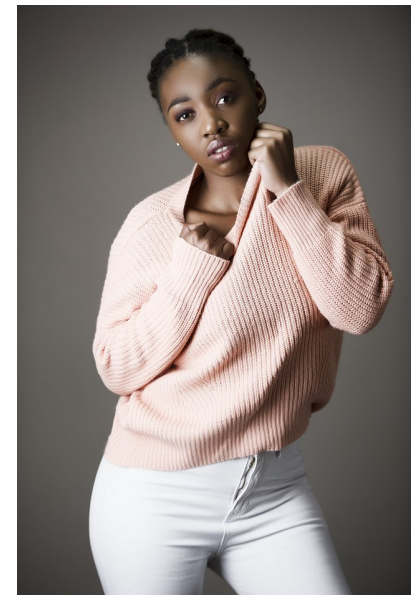

HOPE DLAMINI

Height 5'7" Bust 32" C Waist 28" Hips 38" Shoe 8 US/6 UK Hair Black
Eyes Brown

33&ME
TALENT AGENCY

33 AND ME TALENT AGENCY |
33andmetalentagency.co.za | 011 039 2481