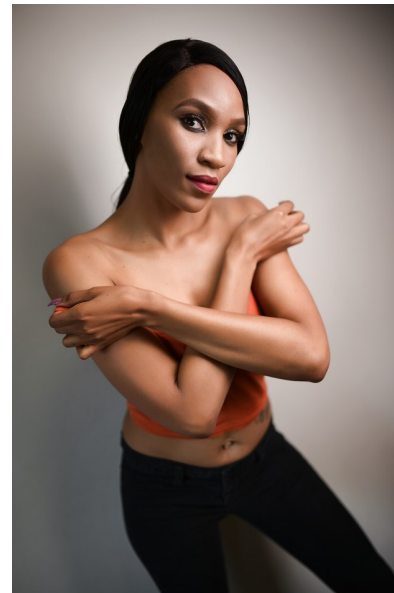

KEABOKA TAU

Height 5'8" Bust 32" A Waist 25" Hips 35" Shoe 7 US/5 UK Hair Black
Eyes Brown

33&ME
TALENT AGENCY

33 AND ME TALENT AGENCY |
33andmetalentagency.co.za | 011 039 2481