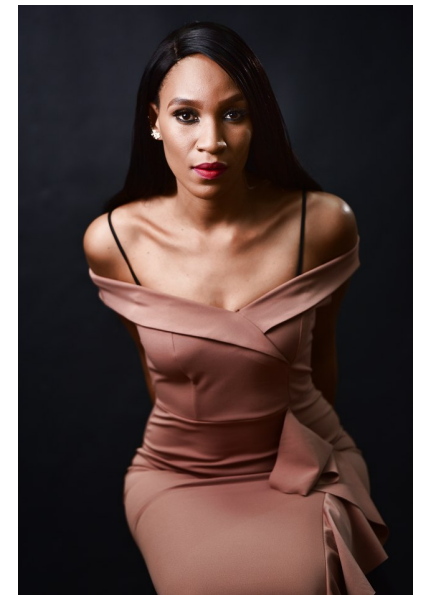

KEABOKA TAU

Height 5'8" Bust 32" A Waist 25" Hips 35" Shoe 7 US/5 UK Hair Black
Eyes Brown

33&ME
TALENT AGENCY

33 AND ME TALENT AGENCY |
33andmetalentagency.co.za | 011 039 2481