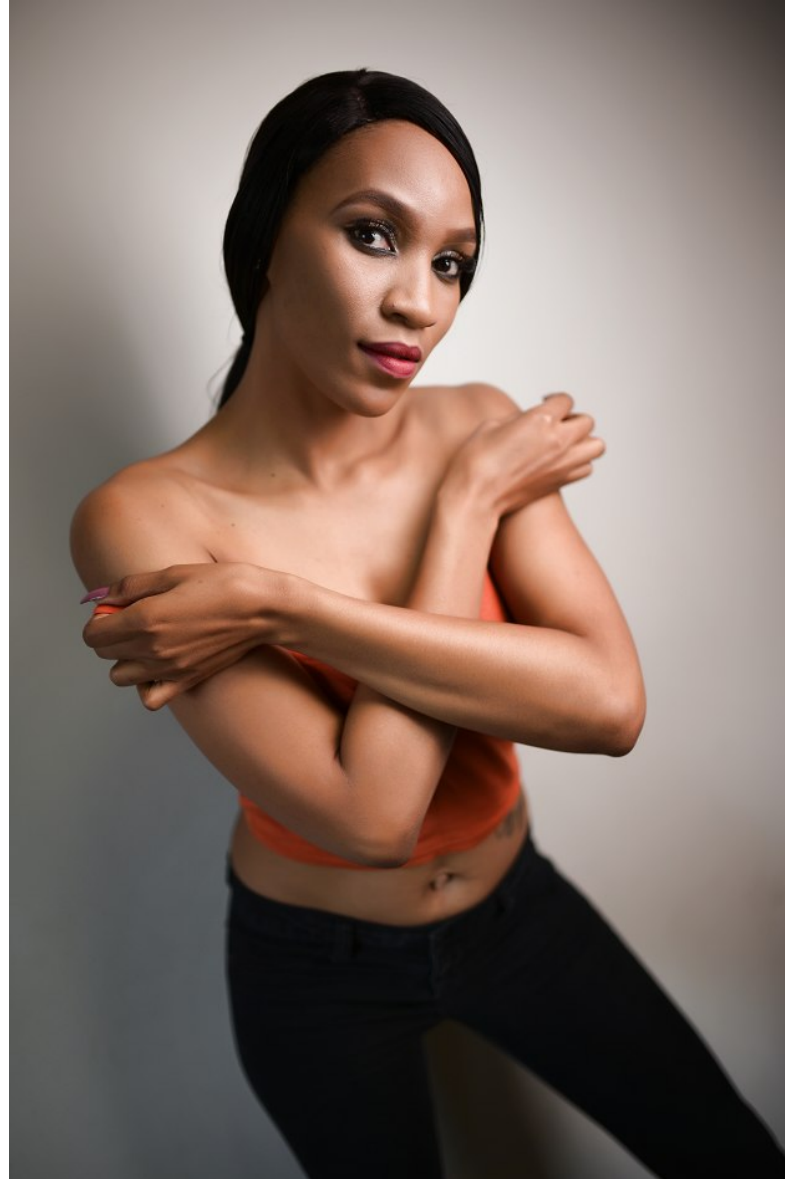

KEABOKA TAU

Height 5'8" Bust 32" A Waist 25" Hips 35" Shoe 7 US/5 UK Hair Black Eyes Brown

KEABOKA TAU

Height 5'8" Bust 32" A Waist 25" Hips 35" Shoe 7 US/5 UK Hair Black Eyes Brown

KEABOKA TAU

Height 5'8" Bust 32" A Waist 25" Hips 35" Shoe 7 US/5 UK Hair Black Eyes Brown