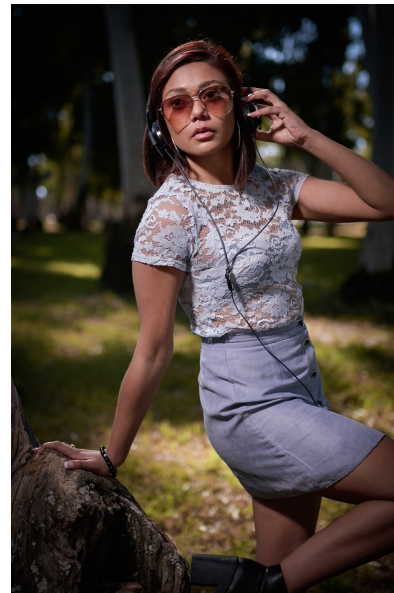

DIANA SALLIE

Height 5'4" Bust 32" B Waist 28" Hips 30" Shoe 7 US/5 UK Hair Brown
Eyes Brown

33&ME
TALENT AGENCY

33 AND ME TALENT AGENCY |
33andmetalentagency.co.za | 011 039 2481