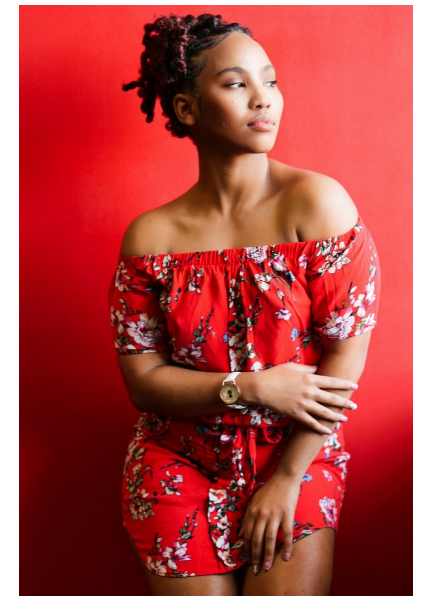

EDWINA ALLISON SOLOMONS

Height 5'0" Bust 32" B Waist 28" Hips 39" Shoe 6 US/4 UK Hair Black  
Eyes Brown

**33&ME**  
TALENT AGENCY

33 AND ME TALENT AGENCY |  
33andmetalentagency.co.za | 011 039 2481