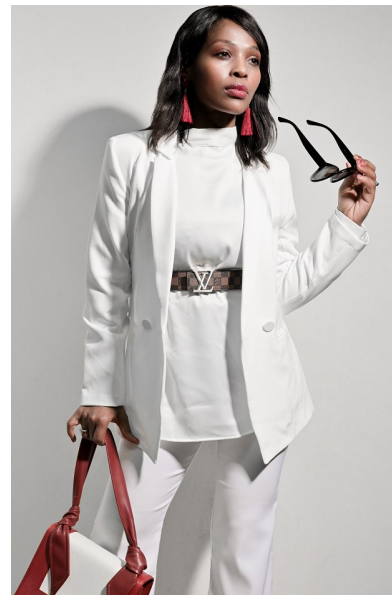

ITUMELENG SIGASA

Height 5'2" Bust 32" B Waist 30" Hips 37" Shoe 7 US/5 UK Hair Black
Eyes Brown

33&ME
TALENT AGENCY

33 AND ME TALENT AGENCY |
33andmetalentagency.co.za | 011 039 2481