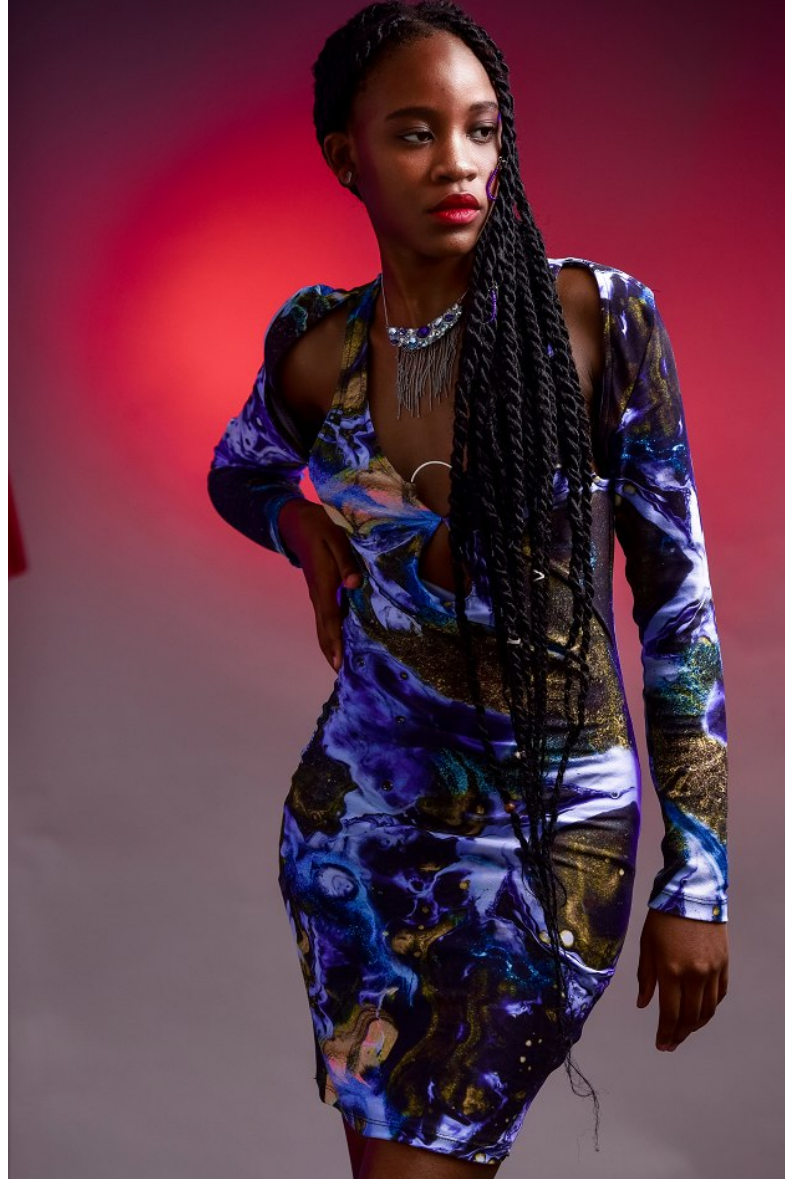

**DIDINTLE PULE**

Height 5'4" Bust 32" A Waist 27" Hips 37" Shoe 9.5 US/7 UK Hair Black Eyes Brown

**DIDINTLE PULE**

Height 5'4" Bust 32" A Waist 27" Hips 37" Shoe 9.5 US/7 UK Hair Black Eyes Brown

**DIDINTLE PULE**

Height 5'4" Bust 32" A Waist 27" Hips 37" Shoe 9.5 US/7 UK Hair Black Eyes Brown